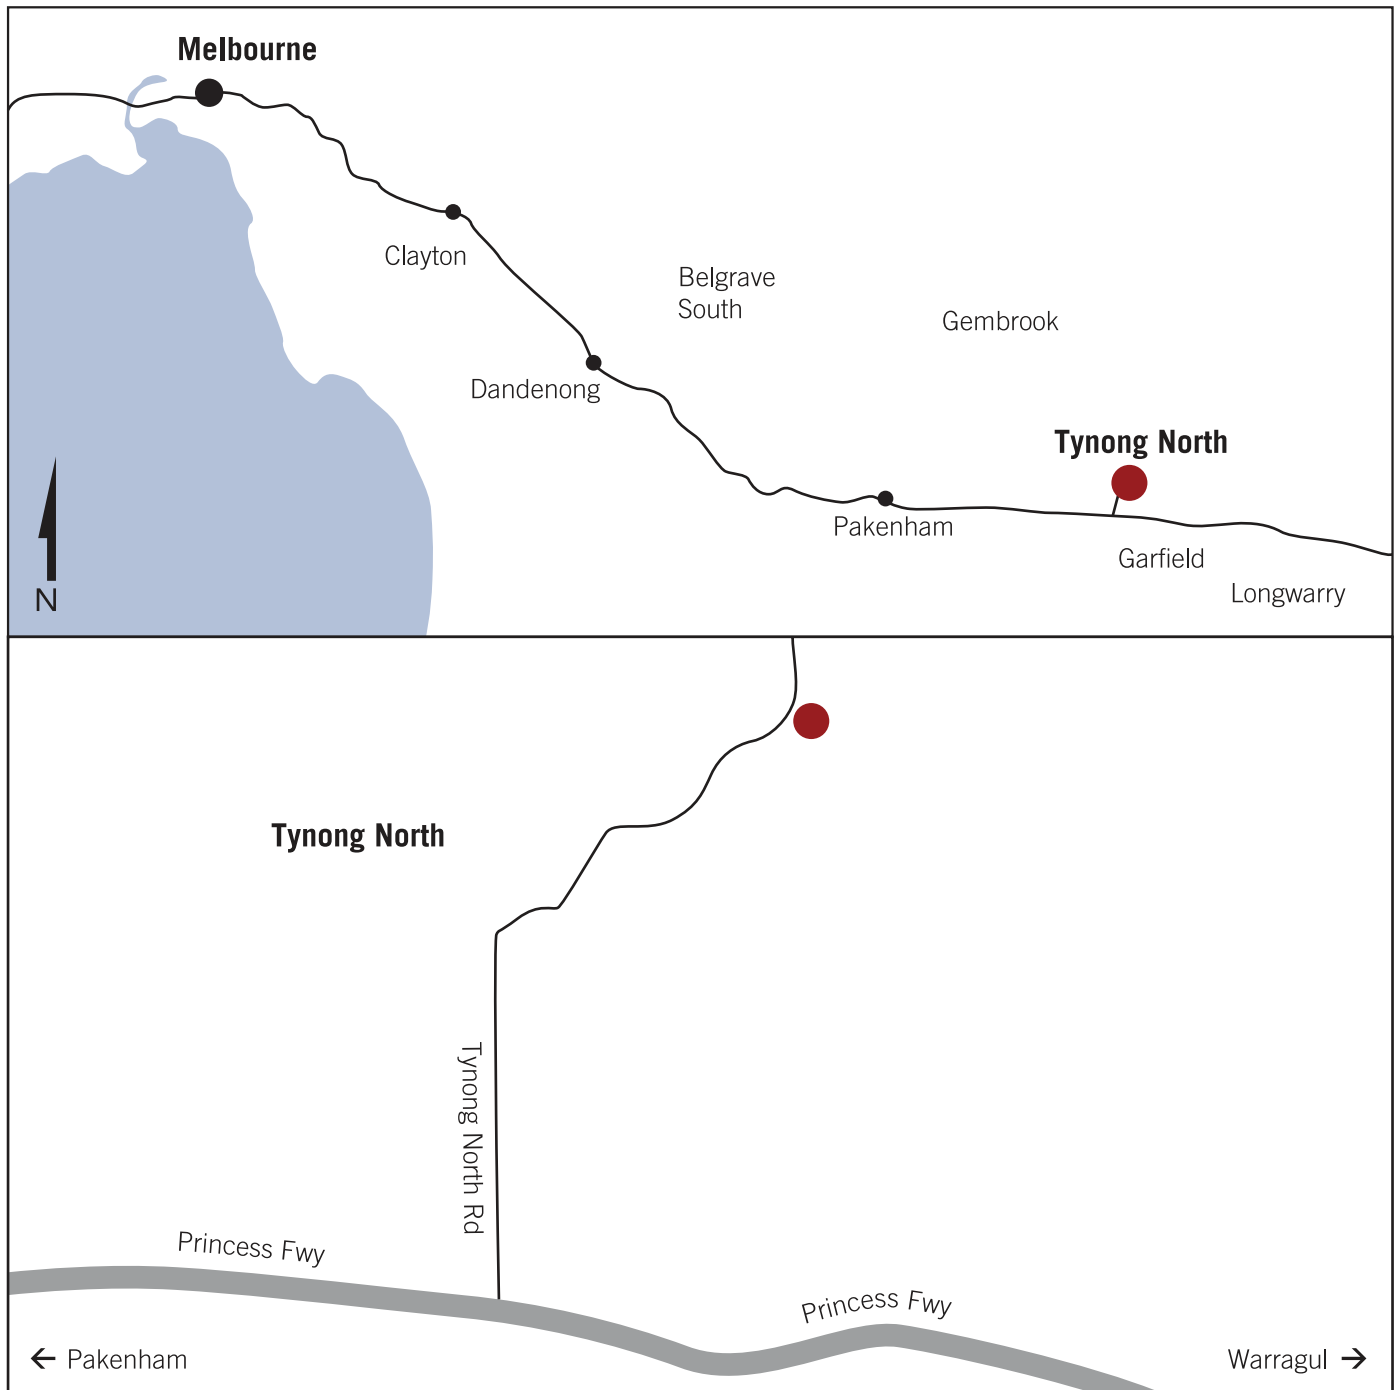

CANNIBAL CREEK

Location Map

15 minutes past Pakenham, left into Tynong North Rd at 2.6km on right you will see the sign Cannibal Creek

Cannibal Creek Vineyard 260 Tynong North Rd, Tynong North, Victoria 3813 Australia
Phone +61 3 5942 8380 Fax +61 3 5942 8202 Email wine@cannibalcreek.com.au Website www.cannibalcreek.com.au